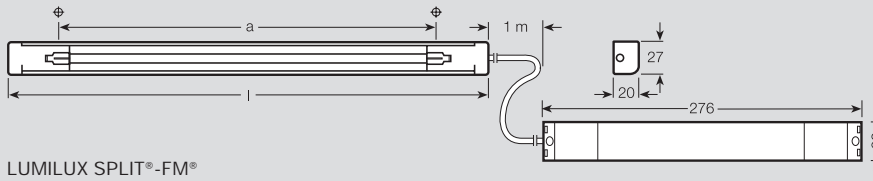

INNOVATIVE LUMINAIRE FOR THE TIGHTEST OF SPACES

LUMILUX® SPLIT-FM

The extra slim LUMILUX® SPLIT®-FM® batten luminaire provides brilliant light even in the most confined spaces. Equipped with the innovative OSRAM FM fluorescent lamp (only 7 mm in diameter) and high-quality reflector, this luminaire has a high luminous efficacy and an extremely high luminous flux in the direction of the beam. LUMILUX® SPLIT®-FM® luminaires are therefore ideal for illuminating merchandise in shallow display cabinets and shelving systems.

Complete with separate OSRAM QUICKTRONIC® FM electronic control gear and 1 m connecting cable to the ECG. Adhesive pads are included so the luminaire can be fitted quickly and easily to glass.

Mini batten luminaire for maximum effect: the super low-profile LUMILUX® SPLIT®-FM® provides appetising light in the tightest of spaces.

LUMILUX SPLIT®-FM®

Dimensions in mm

LUMILUX SPLIT®-FM®

LUMILUX SPLIT® -FM®

Type	Order no.	V/Hz	W	l [mm]	a [mm]
LUMILUX SPLIT®-FM® 8 W	72287	230-240 V/50-60 Hz	8 W	382 mm	300 mm
LUMILUX SPLIT®-FM® 11 W	72288	230-240 V/50-60 Hz	11 W	483 mm	402 mm
LUMILUX SPLIT®-FM® 13 W	72289	230-240 V/50-60 Hz	13 W	585 mm	503 mm

Design: sturdy aluminium section, connecting cable to ECG (length 1 m), ECG ready for connection with integrated cable grips, further wiring possible on mains input side.

The luminaire is ideal for presenting merchandise in shallow display cabinets and shelving systems. Adhesive pads are included so the luminaire can be fitted quickly and easily to glass.