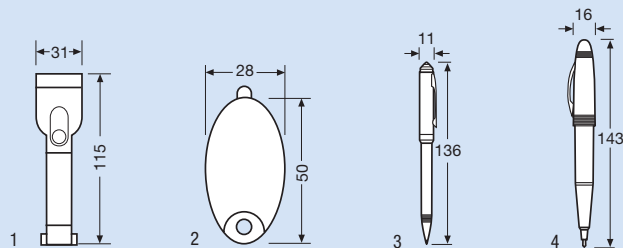

LED TRACER • LED KEY CHAIN LED LITE + WRITE • LED PEN FLUO

LED torch

Type	Product no. <small>SILVER/ BLISTER</small>	Prod. ref.	Fig.	SP
LED TRACER	4050300778006	46446-01	1	6

LED key chain

Type	Product no. <small>SILVER/ BLISTER</small>	Prod. ref.	Fig.	SP
LED KEY CHAIN	4050300777979	46447-01	2	6