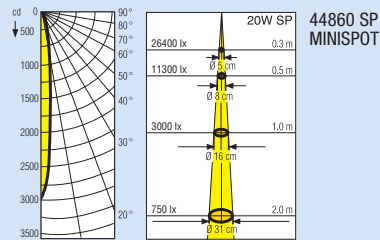

MINISPOT MAXISPOT HALOPAR® 50 W

MINISPOT 20 W

Type	Product no. WHITE	Product no. BLACK	Prod. ref.	Fig.	SP
Cube	4050300001852	4050300001869	41601	1	4
Rhombus	4050300001876	4050300001883	41701	2	4

MAXISPOT HALOPAR® 50 W

Type	Product no. WHITE/SILVER	Product no. BLACK/SILVER	Prod. ref.	SP
50 W	4050300643144	4050300643168	43697	4

Description and features

MINISPOT and MAXISPOT HALOPAR® 50 W are compact elegant halogen luminaires that come ready to install with switch, 2 m of cable and plug for brilliant accent lighting and spotlighting in confined spaces.