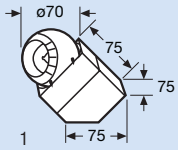

MINISPOT MAXISPOT HALOPAR® 50 W

MINISPOT 20 W

Type	Product no. WHITE	Product no. BLACK	Prod. ref.	Fig.	SP
Cube	4050300001852	4050300001869	41601	1	4
Rhombus	4050300001876	4050300001883	41701	2	4

MAXISPOT HALOPAR® 50 W

Type	Product no. WHITE/SILVER	Product no. BLACK/SILVER	Prod. ref.	SP
50 W	4050300643144	4050300643168	43697	4

Description and features

MINISPOT and MAXISPOT HALOPAR® 50 W are compact elegant halogen luminaires that come ready to install with switch, 2 m of cable and plug for brilliant accent lighting and spotlighting in confined spaces.

MINISPOT

- Particularly compact halogen luminaire
- Stainless steel luminaire head; held in place by magnets and adjustable to any angle
- With additional wall and ceiling mounting brackets
- Two versions: MINISPOT Cube with a cube-shaped base and MINISPOT Rhombus with an elongated base