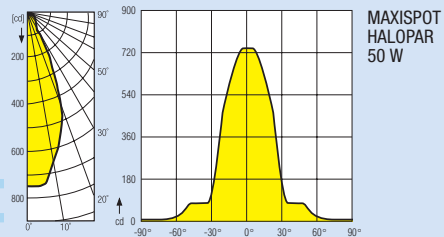

MAXISPOT HALOPAR® 50 W

Type	Product no. WHITE/SILVER	Product no. BLACK/SILVER	Prod. ref.	SP
50 W	4050300643144	4050300643168	43697	4

Description and features

MINISPOT and MAXISPOT HALOPAR® 50 W are compact elegant halogen luminaires that come ready to install with switch, 2 m of cable and plug for brilliant accent lighting and spotlighting in confined spaces.

MINISPOT

- Particularly compact halogen luminaire
- Stainless steel luminaire head; held in place by magnets and adjustable to any angle
- With additional wall and ceiling mounting brackets
- Two versions: MINISPOT Cube with a cube-shaped base and MINISPOT Rhombus with an elongated base

MAXISPOT HALOPAR® 50 W

- Compact high-intensity halogen floor-standing luminaire with innovative high-voltage halogen lamp
- For simple economical operation on mains voltage
- Luminaire heads rotate through 270° and swivel through 90°
- No transformer so it can be controlled with any standard dimmer (including the cheapest incandescent lamp dimmers)

Technical data and equipment

MINISPOT

- Equipped with DECOSTAR® 51 44860 SP lamp
- Mains voltage: 230 V/50 Hz
- IP20
- Colour: white, black

MAXISPOT HALOPAR® 50 W

- Equipped with HALOPAR® 16 Cool Beam 64826 FL lamp
- Mains voltage: 230 V/0-60 Hz
- IP20
- Colour: white/silver, black/silver