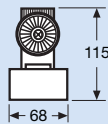

MINISPOT MAXISPOT HALOPAR® 50 W

MINISPOT 20 W

Type	Product no. WHITE	Product no. BLACK	Prod. ref.	Fig.	SP
Cube	4050300001852	4050300001869	41601	1	4
Rhombus	4050300001876	4050300001883	41701	2	4

MAXISPOT HALOPAR® 50 W

Type	Product no. WHITE/SILVER	Product no. BLACK/SILVER	Prod. ref.	SP
50 W	4050300643144	4050300643168	43697	4

Description and features

MINISPOT and MAXISPOT HALOPAR® 50 W are compact elegant halogen luminaires that come ready to install with switch, 2 m of cable and plug for brilliant accent lighting and spotlighting in confined spaces.