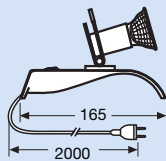

MINISPOT MAXISPOT HALOPAR® 50 W

MINISPOT 20 W

Type	Product no. WHITE	Product no. BLACK	Prod. ref.	Fig.	SP
Cube	4050300001852	4050300001869	41601	1	4
Rhombus	4050300001876	4050300001883	41701	2	4

MAXISPOT HALOPAR® 50 W

Type	Product no. WHITE/SILVER	Product no. BLACK/SILVER	Prod. ref.	SP
50 W	4050300643144	4050300643168	43697	4

Description and features

MINISPOT and MAXISPOT HALOPAR® 50 W are compact elegant halogen luminaires that come ready to install with switch, 2 m of cable and plug for brilliant accent lighting and spotlighting in confined spaces.

MINISPOT

- Particularly compact halogen luminaire
- Stainless steel luminaire head; held in place by magnets and adjustable to any angle
- With additional wall and ceiling mounting brackets
- Two versions: MINISPOT Cube with a cube-shaped base and MINISPOT Rhombus with an elongated base

Technical data and equipment

MINISPOT

- Equipped with DECOSTAR® 51 44860 SP lamp
- Mains voltage: 230 V/50 Hz
- IP20
- Colour: white, black

MAXISPOT HALOPAR® 50 W

- Equipped with HALOPAR® 16 Cool Beam 64826 FL lamp
- Mains voltage: 230 V/0-60 Hz
- IP20
- Colour: white/silver, black/silver