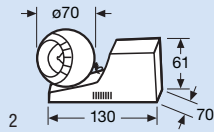

MINISPOT MAXISPOT HALOPAR® 50 W

MINISPOT 20 W

Type	Product no. WHITE	Product no. BLACK	Prod. ref.	Fig.	SP
Cube	4050300001852	4050300001869	41601	1	4
Rhombus	4050300001876	4050300001883	41701	2	4

MAXISPOT HALOPAR® 50 W