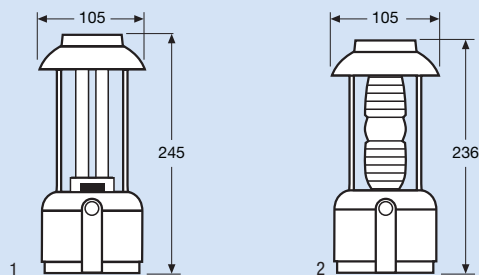

CAMPING ENERGY AUTOMATIC CAMPING HALOGEN DIM

CAMPING ENERGY AUTOMATIC

Product no.	Prod. ref.	Fig.	SP
4050300776057	46471	1	6

CAMPING HALOGEN DIM

Product no.	Prod. ref.	Fig.	SP
4050300900063	46475	2	6

Description and features

CAMPING HALOGEN DIM

- Modern decorative camping luminaire
- For brilliant white halogen light
- Practical carrying handle and hanging hook
- 4 settings: 100 %, 70 %, 35 %, 8 %

Technical data and equipment